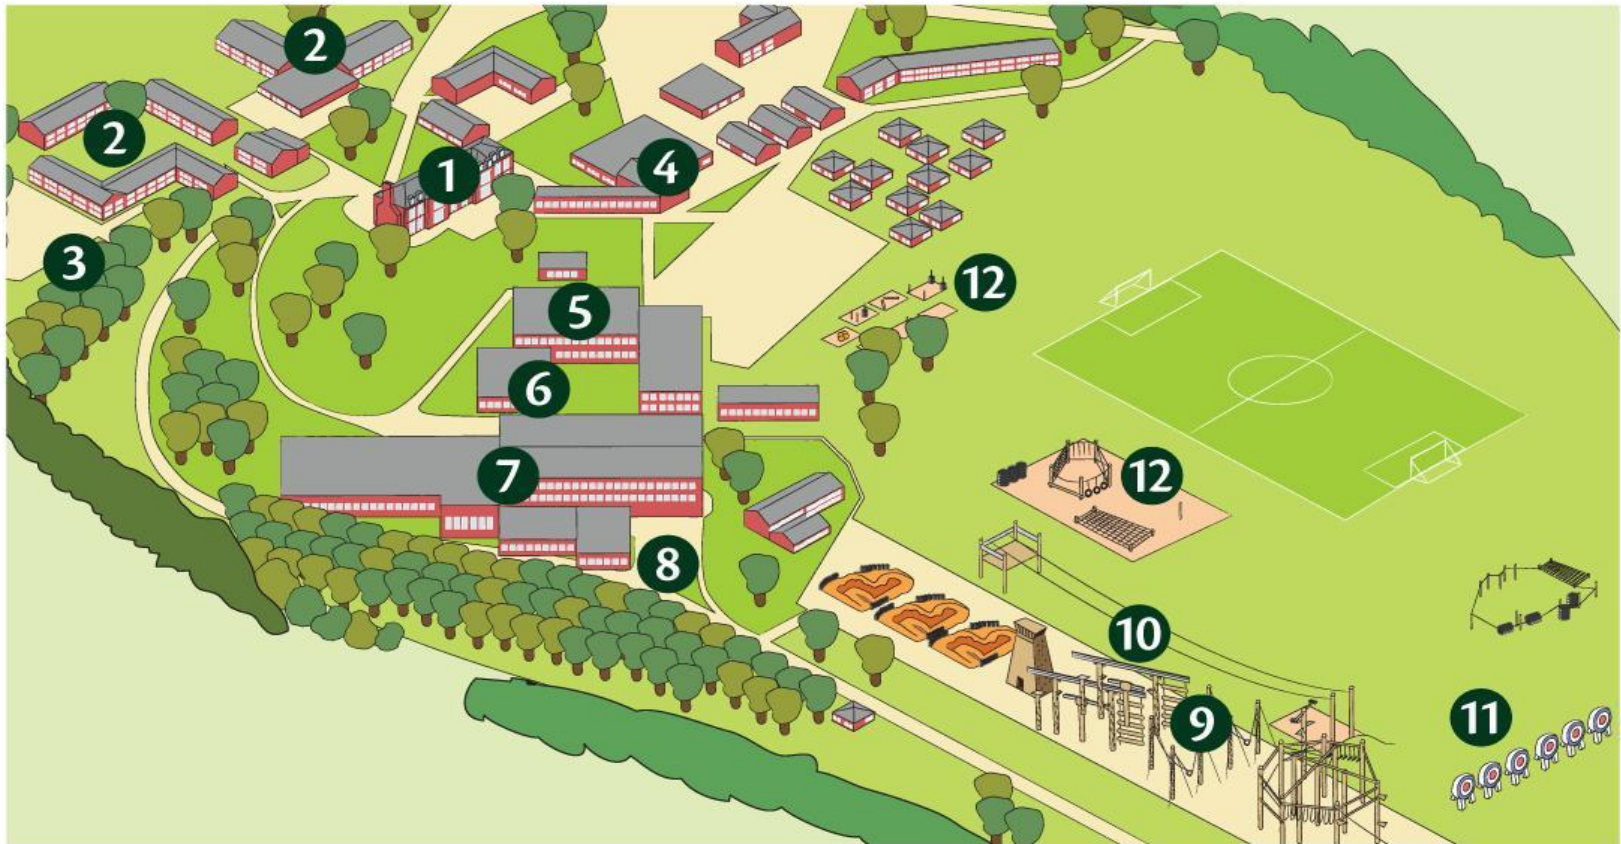

Kingswood

Learning by doing

Welcome

Upton Junior School

19th-20th May 2016

Our centre – Grosvenor Hall

- Over 40 exciting adventure activities, including triple zipwires, 3G swing, double descender and a Sky Climb big enough to accommodate a whole class.
- A huge sports hall and indoor pool complex perfect for all-weather activities.

1 Reception

2 Accommodation

3 Outdoor laser

4 Diner & shop

5 Learning zone

6 Kingswood Court

7 Gym & pool

8 Aeroball

9 High & low ropes

10 Zip wire

11 Archery

12 Team challenge/games

It's all in a day

Please be in school no earlier than 8.00am but no later than 8.10am!

Thursday

- Leave Upton around 8.15-8.30
- Arrive at Kingswood approx 9.30
- Tour of site and routines explained
- Morning activities
- Lunch
- Afternoon activities
- Evening meal
- Evening entertainment

Hand any medicines in

In the main, 4B/4G on one coach; 4R/4Y on the other. Some on school mini-bus

Kingswood

Learning by doing

See it for yourself!

Click here to watch
film on YouTube

<http://www.youtube.com/watch?v=gyuMDITz1d8>